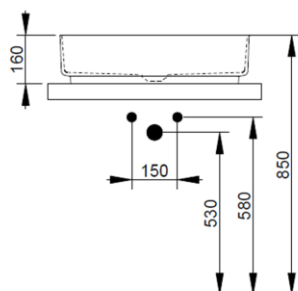

Cod. D311061

Warm Clay

DOP-No 997

Oval vessel basin with thin walls without taphole and overflow, supplied with ceramic covered waste and fixation set

Width mm)	620
Depth (mm)	380
Height mm)	160
Weight Kg)	13,50
Overflow hole	No
Tap Holes	No-hole
Installation	vessel installation

available colours:

White

Matt White

Antique Pink

Warm Clay

Concrete Grey

Wild Sage

Sky Blue

Matt Black

PROVIDED FIXINGS / ACCESSORIES

F332099

Vessel basin furniture fixing

V302561

Pop-up waste for basin with D75 ceramic cover.

NOT PROVIDED FIXINGS / ACCESSORIES / SPARE

(* Mandatory)

V303299

Hidden syphon for recessed basin with furniture, chrome plated

V303081

Design syphon for basin

V3030CR

Design syphon for basin

V302761

Rod control for pop-up waste with D75 mm ceramic cover