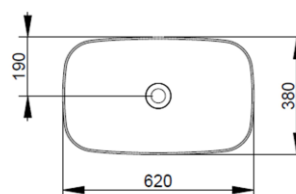

Cod. D311061

Warm Clay

DOP-No 997

Oval vessel basin with thin walls without taphole and overflow, supplied with ceramic covered waste and fixation set

Width mm)	620
Depth (mm)	380
Height mm)	160
Weight Kg)	13,50
Overflow hole	No
Tap Holes	No-hole
Installation	vessel installation

available colours:

White

Matt White

Antique Pink

Warm Clay

Concrete Grey

Wild Sage

Sky Blue

Matt Black