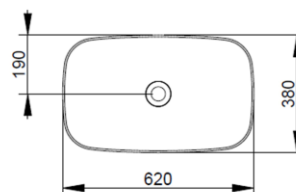

Cod. D311065

Antique Pink

DOP-No 997

Oval vessel basin with thin walls without taphole and overflow, supplied with ceramic covered waste and fixation set

Width (mm)	620
Depth (mm)	380
Height (mm)	160
Weight (Kg)	13,50
Overflow hole	No
Tap Holes	No-hole
Installation	vessel installation

available colours:

White

Matt White

Antique Pink

Warm Clay

Concrete Grey

Wild Sage

Sky Blue

Matt Black