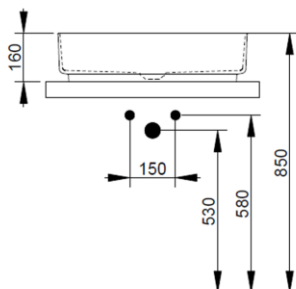

Cod. D311065

Antique Pink

DOP-No 997

Oval vessel basin with thin walls without taphole and overflow, supplied with ceramic covered waste and fixation set

Width (mm)	620
Depth (mm)	380
Height (mm)	160
Weight (Kg)	13,50
Overflow hole	No
Tap Holes	No-hole
Installation	vessel installation

available colours:

White

Matt White

Antique Pink

Warm Clay

Concrete Grey

Wild Sage

Sky Blue

Matt Black

PROVIDED FIXINGS / ACCESSORIES

F332099

Vessel basin furniture fixing

V302565

Pop-up waste for basin with D75 ceramic cover.

NOT PROVIDED FIXINGS / ACCESSORIES / SPARE

(* Mandatory)

V303299

Hidden syphon for recessed basin with furniture, chrome plated

V303081

Design syphon for basin

V3030CR

Design syphon for basin

V302765

Rod control for pop-up waste with D75 mm ceramic cover