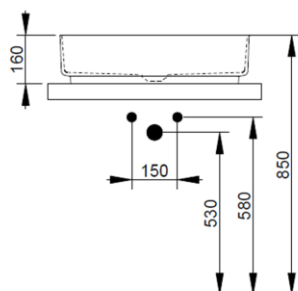

Cod. D311071

Sky Blue

DOP-No 997

Oval vessel basin with thin walls without taphole and overflow, supplied with ceramic covered waste and fixation set

Width (mm)	620
Depth (mm)	380
Height (mm)	160
Weight (Kg)	13,50
Overflow hole	No
Tap Holes	No-hole
Installation	vessel installation

available colours:

White

Matt White

Antique Pink

Warm Clay

Concrete Grey

Wild Sage

Sky Blue

Matt Black

PROVIDED FIXINGS / ACCESSORIES

F332099

Vessel basin furniture fixing

V302571

Pop-up waste for basin with D75 ceramic cover.

NOT PROVIDED FIXINGS / ACCESSORIES / SPARE

(* Mandatory)

V303299

Hidden syphon for recessed basin with furniture, chrome plated

V303081

Design syphon for basin

V3030CR

Design syphon for basin

V302771

Rod control for pop-up waste with D75 mm ceramic cover