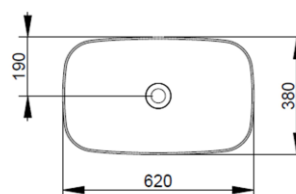

Cod. D311071

Sky Blue

DOP-No 997

Oval vessel basin with thin walls without taphole and overflow, supplied with ceramic covered waste and fixation set

Width (mm)	620
Depth (mm)	380
Height (mm)	160
Weight (Kg)	13,50
Overflow hole	No
Tap Holes	No-hole
Installation	vessel installation

available colours:

White

Matt White

Antique Pink

Warm Clay

Concrete Grey

Wild Sage

Sky Blue

Matt Black