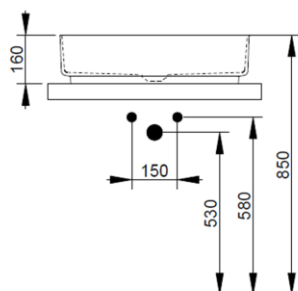

Cod. D311075

Wild Sage

DOP-No 997

Oval vessel basin with thin walls without taphole and overflow, supplied with ceramic covered waste and fixation set

Width (mm)	620
Depth (mm)	380
Height (mm)	160
Weight (Kg)	13,50
Overflow hole	No
Tap Holes	No-hole
Installation	vessel installation

available colours:

White

Matt White

Antique Pink

Warm Clay

Concrete Grey

Wild Sage

Sky Blue

Matt Black

PROVIDED FIXINGS / ACCESSORIES

F332099

Vessel basin furniture fixing

V302575

Pop-up waste for basin with D75 ceramic cover.

NOT PROVIDED FIXINGS / ACCESSORIES / SPARE

(* Mandatory)

V303299

Hidden syphon for recessed basin with furniture, chrome plated

V303081

Design syphon for basin

V3030CR

Design syphon for basin

V302775

Rod control for pop-up waste with D75 mm ceramic cover