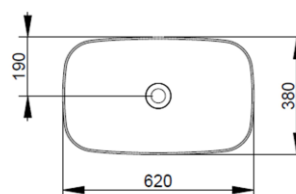

Cod. D311075

Wild Sage

DOP-No 997

Oval vessel basin with thin walls without taphole and overflow, supplied with ceramic covered waste and fixation set

Width (mm)	620
Depth (mm)	380
Height (mm)	160
Weight (Kg)	13,50
Overflow hole	No
Tap Holes	No-hole
Installation	vessel installation

available colours:

White

Matt White

Antique Pink

Warm Clay

Concrete Grey

Wild Sage

Sky Blue

Matt Black