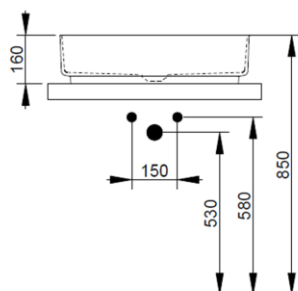

Cod. D311081

Matt Black

DOP-No 997

Oval vessel basin with thin walls without taphole and overflow, supplied with ceramic covered waste and fixation set

Width mm)	620
Depth (mm)	380
Height mm)	160
Weight Kg)	13,50
Overflow hole	No
Tap Holes	No-hole
Installation	vessel installation

available colours:

White

Matt White

Antique Pink

Warm Clay

Concrete Grey

Wild Sage

Sky Blue

Matt Black

PROVIDED FIXINGS / ACCESSORIES

F332099

Vessel basin furniture fixing

V302581

Pop-up waste for basin with D75 ceramic cover.

NOT PROVIDED FIXINGS / ACCESSORIES / SPARE

(* Mandatory)

V303299

Hidden syphon for recessed basin with furniture, chrome plated

V303081

Design syphon for basin

V3030CR

Design syphon for basin

V302781

Rod control for pop-up waste with D75 mm ceramic cover