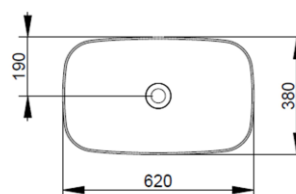

Cod. D311081

Matt Black

DOP-No 997

Oval vessel basin with thin walls without taphole and overflow, supplied with ceramic covered waste and fixation set

Width mm)	620
Depth (mm)	380
Height mm)	160
Weight Kg)	13,50
Overflow hole	No
Tap Holes	No-hole
Installation	vessel installation

available colours:

White

Matt White

Antique Pink

Warm Clay

Concrete Grey

Wild Sage

Sky Blue

Matt Black