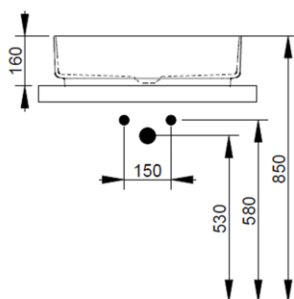

Cod. D311141

Matt White

DOP-No 997

Rectangular vessel basin with thin walls without taphole and overflow, supplied with ceramic covered waste and fixation set

Width (mm)	600
Depth (mm)	360
Height (mm)	160
Weight (Kg)	11,00
Overflow hole	No
Tap Holes	No-hole
Installation	vessel installation

available colours:

White

Matt White

Antique Pink

Warm Clay

Concrete Grey

Wild Sage

Sky Blue

Matt Black

PROVIDED FIXINGS / ACCESSORIES

F332099

Vessel basin furniture fixing

V302541

Pop-up waste for basin with D75 ceramic cover.

NOT PROVIDED FIXINGS / ACCESSORIES / SPARE

(* Mandatory)

V303299

Hidden syphon for recessed basin with furniture, chrome plated

V303081

Design syphon for basin

V3030CR

Design syphon for basin

V302741

Rod control for pop-up waste with D75 mm ceramic cover