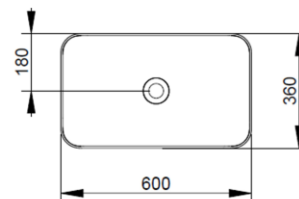

Cod. D311141

Matt White

DOP-No 997

Rectangular vessel basin with thin walls without taphole and overflow, supplied with ceramic covered waste and fixation set

Width (mm)	600
Depth (mm)	360
Height (mm)	160
Weight (Kg)	11,00
Overflow hole	No
Tap Holes	No-hole
Installation	vessel installation

available colours:

White

Matt White

Antique Pink

Warm Clay

Concrete Grey

Wild Sage

Sky Blue

Matt Black