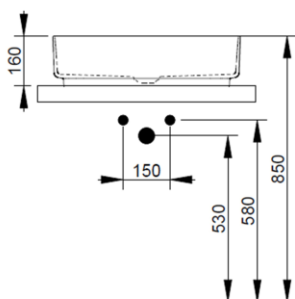

Cod. D311145

Concrete Grey

DOP-No 997

Rectangular vessel basin with thin walls without taphole and overflow, supplied with ceramic covered waste and fixation set

Width (mm)	600
Depth (mm)	360
Height (mm)	160
Weight (Kg)	11,00
Overflow hole	No
Tap Holes	No-hole
Installation	vessel installation

available colours:

White

Matt White

Antique Pink

Warm Clay

Concrete Grey

Wild Sage

Sky Blue

Matt Black

PROVIDED FIXINGS / ACCESSORIES

F332099

Vessel basin furniture fixing

V302545

Pop-up waste for basin with D75 ceramic cover.

NOT PROVIDED FIXINGS / ACCESSORIES / SPARE

(* Mandatory)

V303299

Hidden syphon for recessed basin with furniture, chrome plated

V303081

Design syphon for basin

V3030CR

Design syphon for basin

V302745

Rod control for pop-up waste with D75 mm ceramic cover