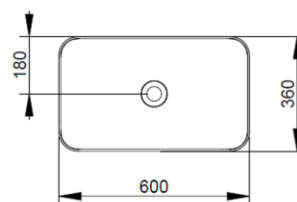

Cod. D311145

Concrete Grey

DOP-No 997

Rectangular vessel basin with thin walls without taphole and overflow, supplied with ceramic covered waste and fixation set

Width (mm)	600
Depth (mm)	360
Height (mm)	160
Weight (Kg)	11,00
Overflow hole	No
Tap Holes	No-hole
Installation	vessel installation

available colours:

White

Matt White

Antique Pink

Warm Clay

Concrete Grey

Wild Sage

Sky Blue

Matt Black