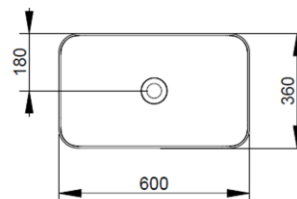

Cod. D311161

Warm Clay

DOP-No 997

Rectangular vessel basin with thin walls without taphole and overflow, supplied with ceramic covered waste and fixation set

Width (mm)	600
Depth (mm)	360
Height (mm)	160
Weight (Kg)	11,00
Overflow hole	No
Tap Holes	No-hole
Installation	vessel installation

available colours:

White

Matt White

Antique Pink

Warm Clay

Concrete Grey

Wild Sage

Sky Blue

Matt Black