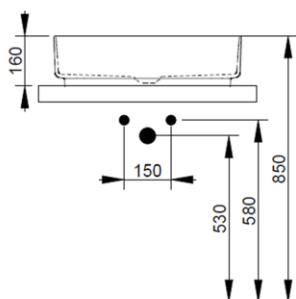

Cod. D311161

Warm Clay

DOP-No 997

Rectangular vessel basin with thin walls without taphole and overflow, supplied with ceramic covered waste and fixation set

Width (mm)	600
Depth (mm)	360
Height (mm)	160
Weight (Kg)	11,00
Overflow hole	No
Tap Holes	No-hole
Installation	vessel installation

available colours:

White

Matt White

Antique Pink

Warm Clay

Concrete Grey

Wild Sage

Sky Blue

Matt Black

PROVIDED FIXINGS / ACCESSORIES

F332099

Vessel basin furniture fixing

V302561

Pop-up waste for basin with D75 ceramic cover.

NOT PROVIDED FIXINGS / ACCESSORIES / SPARE

(* Mandatory)

V303299

Hidden syphon for recessed basin with furniture, chrome plated

V303081

Design syphon for basin

V3030CR

Design syphon for basin

V302761

Rod control for pop-up waste with D75 mm ceramic cover