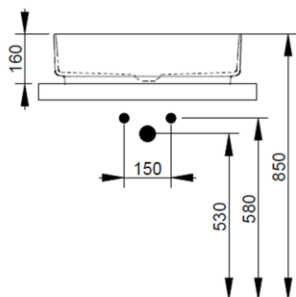

Cod. D311165

Antique Pink

DOP-No 997

Rectangular vessel basin with thin walls without taphole and overflow, supplied with ceramic covered waste and fixation set

Width (mm)	600
Depth (mm)	360
Height (mm)	160
Weight (Kg)	11,00
Overflow hole	No
Tap Holes	No-hole
Installation	vessel installation

available colours:

White

Matt White

Antique Pink

Warm Clay

Concrete Grey

Wild Sage

Sky Blue

Matt Black

PROVIDED FIXINGS / ACCESSORIES

F332099

Vessel basin furniture fixing

V302565

Pop-up waste for basin with D75 ceramic cover.

NOT PROVIDED FIXINGS / ACCESSORIES / SPARE

(* Mandatory)

V303299

Hidden syphon for recessed basin with furniture, chrome plated

V303081

Design syphon for basin

V3030CR

Design syphon for basin

V302765

Rod control for pop-up waste with D75 mm ceramic cover