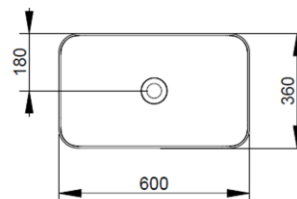

Cod. D311165

Antique Pink

DOP-No 997

Rectangular vessel basin with thin walls without taphole and overflow, supplied with ceramic covered waste and fixation set

Width (mm)	600
Depth (mm)	360
Height (mm)	160
Weight (Kg)	11,00
Overflow hole	No
Tap Holes	No-hole
Installation	vessel installation

available colours:

White

Matt White

Antique Pink

Warm Clay

Concrete Grey

Wild Sage

Sky Blue

Matt Black