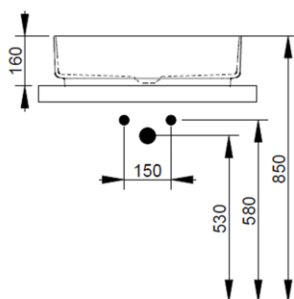

Cod. D311171

Sky Blue

DOP-No 997

Rectangular vessel basin with thin walls without taphole and overflow, supplied with ceramic covered waste and fixation set

Width (mm)	600
Depth (mm)	360
Height (mm)	160
Weight (Kg)	11,00
Overflow hole	No
Tap Holes	No-hole
Installation	vessel installation

available colours:

White

Matt White

Antique Pink

Warm Clay

Concrete Grey

Wild Sage

Sky Blue

Matt Black

PROVIDED FIXINGS / ACCESSORIES

F332099

Vessel basin furniture fixing

V302571

Pop-up waste for basin with D75 ceramic cover.

NOT PROVIDED FIXINGS / ACCESSORIES / SPARE

(* Mandatory)

V303299

Hidden syphon for recessed basin with furniture, chrome plated

V303081

Design syphon for basin

V3030CR

Design syphon for basin

V302771

Rod control for pop-up waste with D75 mm ceramic cover