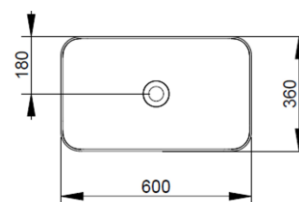

Cod. D311171

Sky Blue

DOP-No 997

Rectangular vessel basin with thin walls without taphole and overflow, supplied with ceramic covered waste and fixation set

Width (mm)	600
Depth (mm)	360
Height (mm)	160
Weight (Kg)	11,00
Overflow hole	No
Tap Holes	No-hole
Installation	vessel installation

available colours:

White

Matt White

Antique Pink

Warm Clay

Concrete Grey

Wild Sage

Sky Blue

Matt Black