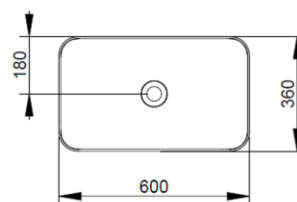

Cod. D311175

Wild Sage

DOP-No 997

Rectangular vessel basin with thin walls without taphole and overflow, supplied with ceramic covered waste and fixation set

Width mm)	600
Depth (mm)	360
Height mm)	160
Weight Kg)	11,00
Overflow hole	No
Tap Holes	No-hole
Installation	vessel installation

available colours:

White

Matt White

Antique Pink

Warm Clay

Concrete Grey

Wild Sage

Sky Blue

Matt Black