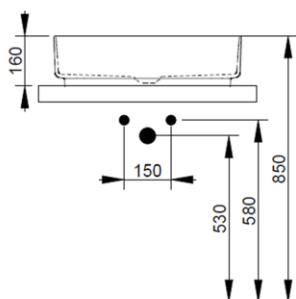

Cod. D311175

Wild Sage

DOP-No 997

Rectangular vessel basin with thin walls without taphole and overflow, supplied with ceramic covered waste and fixation set

Width mm)	600
Depth (mm)	360
Height mm)	160
Weight Kg)	11,00
Overflow hole	No
Tap Holes	No-hole
Installation	vessel installation

available colours:

White

Matt White

Antique Pink

Warm Clay

Concrete Grey

Wild Sage

Sky Blue

Matt Black

PROVIDED FIXINGS / ACCESSORIES

F332099

Vessel basin furniture fixing

V302575

Pop-up waste for basin with D75 ceramic cover.

NOT PROVIDED FIXINGS / ACCESSORIES / SPARE

(* Mandatory)

V303299

Hidden syphon for recessed basin with furniture, chrome plated

V303081

Design syphon for basin

V3030CR

Design syphon for basin

V302775

Rod control for pop-up waste with D75 mm ceramic cover