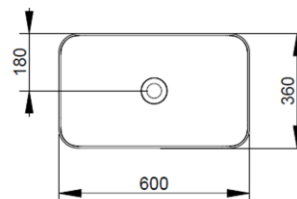

Cod. D311181

Matt Black

DOP-No 997

Rectangular vessel basin with thin walls without taphole and overflow, supplied with ceramic covered waste and fixation set

Width (mm)	600
Depth (mm)	360
Height (mm)	160
Weight (Kg)	11,00
Overflow hole	No
Tap Holes	No-hole
Installation	vessel installation

available colours:

White

Matt White

Antique Pink

Warm Clay

Concrete Grey

Wild Sage

Sky Blue

Matt Black