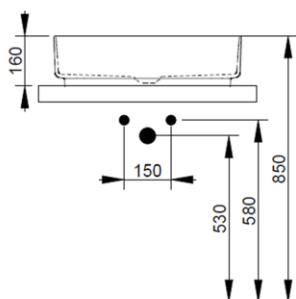

Cod. D311181

Matt Black

DOP-No 997

Rectangular vessel basin with thin walls without taphole and overflow, supplied with ceramic covered waste and fixation set

Width (mm)	600
Depth (mm)	360
Height (mm)	160
Weight (Kg)	11,00
Overflow hole	No
Tap Holes	No-hole
Installation	vessel installation

available colours:

White

Matt White

Antique Pink

Warm Clay

Concrete Grey

Wild Sage

Sky Blue

Matt Black

PROVIDED FIXINGS / ACCESSORIES

F332099

Vessel basin furniture fixing

V302581

Pop-up waste for basin with D75 ceramic cover.

NOT PROVIDED FIXINGS / ACCESSORIES / SPARE

(* Mandatory)

V303299

Hidden syphon for recessed basin with furniture, chrome plated

V303081

Design syphon for basin

V3030CR

Design syphon for basin

V302781

Rod control for pop-up waste with D75 mm ceramic cover