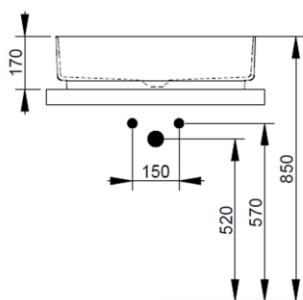

Cod. D311241

Matt White

DOP-No 997

Rectangular vessel basin with thin walls without taphole and overflow, supplied with ceramic covered waste and fixation set

Width mm)	640
Depth (mm)	385
Height mm)	170
Weight Kg)	14,00
Overflow hole	No
Tap Holes	No-hole
Installation	vessel installation

available colours:

White

Matt White

Antique Pink

Warm Clay

Concrete Grey

Wild Sage

Sky Blue

Matt Black

PROVIDED FIXINGS / ACCESSORIES

F332099

Vessel basin furniture fixing

V302541

Pop-up waste for basin with D75 ceramic cover.

NOT PROVIDED FIXINGS / ACCESSORIES / SPARE

(* Mandatory)

V303299

Hidden syphon for recessed basin with furniture, chrome plated

V303081

Design syphon for basin

V3030CR

Design syphon for basin

V302741

Rod control for pop-up waste with D75 mm ceramic cover