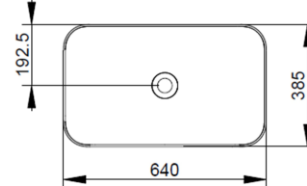

Cod. D311241

Matt White

DOP-No 997

Rectangular vessel basin with thin walls without taphole and overflow, supplied with ceramic covered waste and fixation set

Width mm)	640
Depth (mm)	385
Height mm)	170
Weight Kg)	14,00
Overflow hole	No
Tap Holes	No-hole
Installation	vessel installation

available colours:

White

Matt White

Antique Pink

Warm Clay

Concrete Grey

Wild Sage

Sky Blue

Matt Black