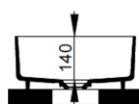

Cod. D311241

Matt White

DOP-No 997

Rectangular vessel basin with thin walls without taphole and overflow, supplied with ceramic covered waste and fixation set

Width mm)	640
Depth (mm)	385
Height mm)	170
Weight Kg)	14,00
Overflow hole	No
Tap Holes	No-hole
Installation	vessel installation

available colours:

White

Matt White

Antique Pink

Warm Clay

Concrete Grey

Wild Sage

Sky Blue

Matt Black

PROVIDED FIXINGS / ACCESSORIES

F332099

Vessel basin furniture fixing

V302541

Pop-up waste for basin with D75 ceramic cover.

NOT PROVIDED FIXINGS / ACCESSORIES / SPARE

(* Mandatory)

V303299

Hidden syphon for recessed basin with furniture, chrome plated

V303081

Design syphon for basin

V3030CR

Design syphon for basin

V302741

Rod control for pop-up waste with D75 mm ceramic cover