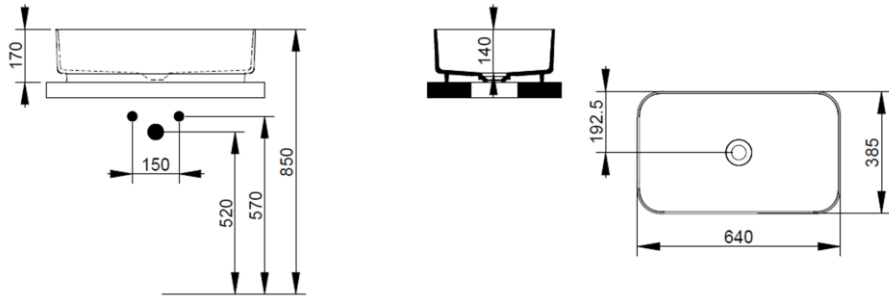

Cod. D311245

Concrete Grey

DOP-No 997

Rectangular vessel basin with thin walls without taphole and overflow, supplied with ceramic covered waste and fixation set

Width mm)	640
Depth (mm)	385
Height mm)	170
Weight Kg)	14,00
Overflow hole	No
Tap Holes	No-hole
Installation	vessel installation

available colours:

PROVIDED FIXINGS / ACCESSORIES

NOT PROVIDED FIXINGS / ACCESSORIES / SPARE

(* Mandatory)

Ceramica Dolomite reserves the right to change data sheets and operating characteristics at any time without prior notice. Dimensions and weights shown may differ slightly from the actual pieces, as a result of the tolerance intrinsic to the ceramic material and its manufacturing process.