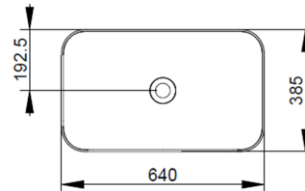

Cod. D311261

Warm Clay

DOP-No 997

Rectangular vessel basin with thin walls without taphole and overflow, supplied with ceramic covered waste and fixation set

Width mm)	640
Depth (mm)	385
Height mm)	170
Weight Kg)	14,00
Overflow hole	No
Tap Holes	No-hole
Installation	vessel installation

available colours:

White

Matt White

Antique Pink

Warm Clay

Concrete Grey

Wild Sage

Sky Blue

Matt Black