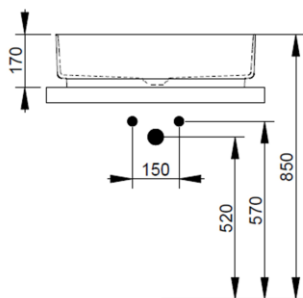

Cod. D311261

Warm Clay

DOP-No 997

Rectangular vessel basin with thin walls without taphole and overflow, supplied with ceramic covered waste and fixation set

Width mm)	640
Depth (mm)	385
Height mm)	170
Weight Kg)	14,00
Overflow hole	No
Tap Holes	No-hole
Installation	vessel installation

available colours:

White

Matt White

Antique Pink

Warm Clay

Concrete Grey

Wild Sage

Sky Blue

Matt Black

PROVIDED FIXINGS / ACCESSORIES

F332099

Vessel basin furniture fixing

V302561

Pop-up waste for basin with D75 ceramic cover.

NOT PROVIDED FIXINGS / ACCESSORIES / SPARE

(* Mandatory)

V303299

Hidden syphon for recessed basin with furniture, chrome plated

V303081

Design syphon for basin

V3030CR

Design syphon for basin

V302761

Rod control for pop-up waste with D75 mm ceramic cover