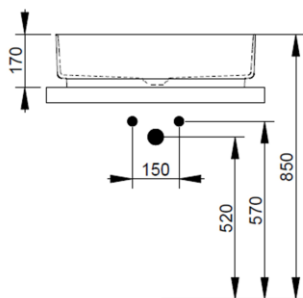

Cod. D311265

Antique Pink

DOP-No 997

Rectangular vessel basin with thin walls without taphole and overflow, supplied with ceramic covered waste and fixation set

Width mm)	640
Depth (mm)	385
Height mm)	170
Weight Kg)	14,00
Overflow hole	No
Tap Holes	No-hole
Installation	vessel installation

available colours:

White

Matt White

Antique Pink

Warm Clay

Concrete Grey

Wild Sage

Sky Blue

Matt Black

PROVIDED FIXINGS / ACCESSORIES

F332099

Vessel basin furniture fixing

V302565

Pop-up waste for basin with D75 ceramic cover.

NOT PROVIDED FIXINGS / ACCESSORIES / SPARE

(* Mandatory)

V303299

Hidden syphon for recessed basin with furniture, chrome plated

V303081

Design syphon for basin

V3030CR

Design syphon for basin

V302765

Rod control for pop-up waste with D75 mm ceramic cover