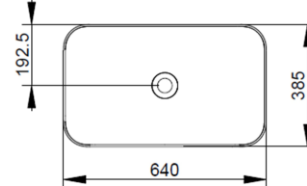

Cod. D311265

Antique Pink

DOP-No 997

Rectangular vessel basin with thin walls without taphole and overflow, supplied with ceramic covered waste and fixation set

Width mm)	640
Depth (mm)	385
Height mm)	170
Weight Kg)	14,00
Overflow hole	No
Tap Holes	No-hole
Installation	vessel installation

available colours:

White

Matt White

Antique Pink

Warm Clay

Concrete Grey

Wild Sage

Sky Blue

Matt Black