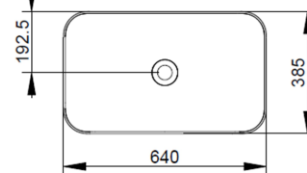

Cod. D311271

Sky Blue

DOP-No 997

Rectangular vessel basin with thin walls without taphole and overflow, supplied with ceramic covered waste and fixation set

Width mm)	640
Depth (mm)	385
Height mm)	170
Weight Kg)	14,00
Overflow hole	No
Tap Holes	No-hole
Installation	vessel installation

available colours:

White

Matt White

Antique Pink

Warm Clay

Concrete Grey

Wild Sage

Sky Blue

Matt Black