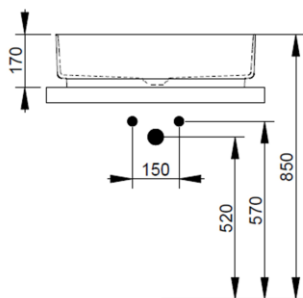

Cod. D311271

Sky Blue

DOP-No 997

Rectangular vessel basin with thin walls without taphole and overflow, supplied with ceramic covered waste and fixation set

Width mm)	640
Depth (mm)	385
Height mm)	170
Weight Kg)	14,00
Overflow hole	No
Tap Holes	No-hole
Installation	vessel installation

available colours:

White

Matt White

Antique Pink

Warm Clay

Concrete Grey

Wild Sage

Sky Blue

Matt Black

PROVIDED FIXINGS / ACCESSORIES

F332099

Vessel basin furniture fixing

V302571

Pop-up waste for basin with D75 ceramic cover.

NOT PROVIDED FIXINGS / ACCESSORIES / SPARE

(* Mandatory)

V303299

Hidden syphon for recessed basin with furniture, chrome plated

V303081

Design syphon for basin

V3030CR

Design syphon for basin

V302771

Rod control for pop-up waste with D75 mm ceramic cover