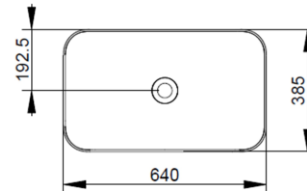

Cod. D311281

Matt Black

DOP-No 997

Rectangular vessel basin with thin walls without taphole and overflow, supplied with ceramic covered waste and fixation set

Width mm)	640
Depth (mm)	385
Height mm)	170
Weight Kg)	14,00
Overflow hole	No
Tap Holes	No-hole
Installation	vessel installation

available colours:

White

Matt White

Antique Pink

Warm Clay

Concrete Grey

Wild Sage

Sky Blue

Matt Black