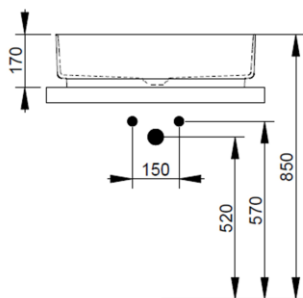

Cod. D311281

Matt Black

DOP-No 997

Rectangular vessel basin with thin walls without taphole and overflow, supplied with ceramic covered waste and fixation set

Width mm)	640
Depth (mm)	385
Height mm)	170
Weight Kg)	14,00
Overflow hole	No
Tap Holes	No-hole
Installation	vessel installation

available colours:

White

Matt White

Antique Pink

Warm Clay

Concrete Grey

Wild Sage

Sky Blue

Matt Black

PROVIDED FIXINGS / ACCESSORIES

F332099

Vessel basin furniture fixing

V302581

Pop-up waste for basin with D75 ceramic cover.

NOT PROVIDED FIXINGS / ACCESSORIES / SPARE

(* Mandatory)

V303299

Hidden syphon for recessed basin with furniture, chrome plated

V303081

Design syphon for basin

V3030CR

Design syphon for basin

V302781

Rod control for pop-up waste with D75 mm ceramic cover