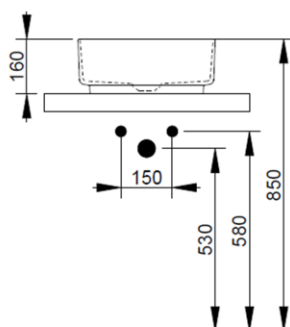

Cod. D311741

Matt White

DOP-No 997

Square vessel basin with thin walls without taphole and overflow, supplied with ceramic covered waste and fixation set

Width (mm)	400
Depth (mm)	400
Height (mm)	160
Weight (Kg)	8,80
Overflow hole	No
Tap Holes	No-hole
Installation	vessel installation

available colours:

White

Matt White

Antique Pink

Warm Clay

Concrete Grey

Wild Sage

Sky Blue

Matt Black

PROVIDED FIXINGS / ACCESSORIES

F332099

Vessel basin furniture fixing

V302541

Pop-up waste for basin with D75 ceramic cover.

NOT PROVIDED FIXINGS / ACCESSORIES / SPARE

(* Mandatory)

V303299

Hidden syphon for recessed basin with furniture, chrome plated

V303081

Design syphon for basin

V3030CR

Design syphon for basin

V302741

Rod control for pop-up waste with D75 mm ceramic cover