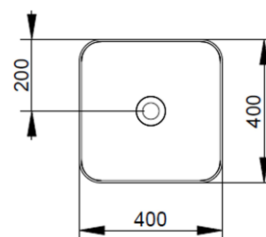

Cod. D311741

Matt White

DOP-No 997

Square vessel basin with thin walls without taphole and overflow, supplied with ceramic covered waste and fixation set

Width (mm)	400
Depth (mm)	400
Height (mm)	160
Weight (Kg)	8,80
Overflow hole	No
Tap Holes	No-hole
Installation	vessel installation

available colours:

White

Matt White

Antique Pink

Warm Clay

Concrete Grey

Wild Sage

Sky Blue

Matt Black