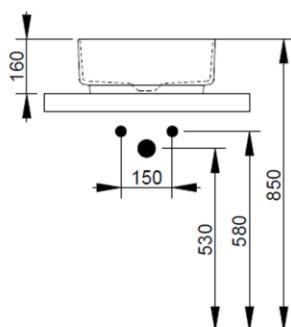

Cod. D311745

Concrete Grey

DOP-No 997

Square vessel basin with thin walls without taphole and overflow, supplied with ceramic covered waste and fixation set

Width mm)	400
Depth (mm)	400
Height mm)	160
Weight Kg)	8,80
Overflow hole	No
Tap Holes	No-hole
Installation	vessel installation

available colours:

White

Matt White

Antique Pink

Warm Clay

Concrete Grey

Wild Sage

Sky Blue

Matt Black

PROVIDED FIXINGS / ACCESSORIES

F332099

Vessel basin furniture fixing

V302545

Pop-up waste for basin with D75 ceramic cover.

NOT PROVIDED FIXINGS / ACCESSORIES / SPARE

(* Mandatory)

V303299

Hidden syphon for recessed basin with furniture, chrome plated

V303081

Design syphon for basin

V3030CR

Design syphon for basin

V302745

Rod control for pop-up waste with D75 mm ceramic cover