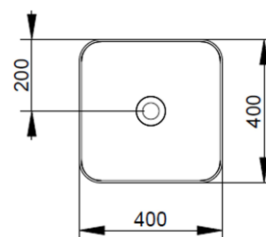

Cod. D311745

Concrete Grey

DOP-No 997

Square vessel basin with thin walls without taphole and overflow, supplied with ceramic covered waste and fixation set

Width mm)	400
Depth (mm)	400
Height mm)	160
Weight Kg)	8,80
Overflow hole	No
Tap Holes	No-hole
Installation	vessel installation

available colours:

White

Matt White

Antique Pink

Warm Clay

Concrete Grey

Wild Sage

Sky Blue

Matt Black