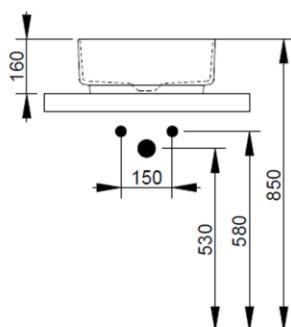

Cod. D311761

Warm Clay

DOP-No 997

Square vessel basin with thin walls without taphole and overflow, supplied with ceramic covered waste and fixation set

Width mm)	400
Depth (mm)	400
Height mm)	160
Weight Kg)	8,80
Overflow hole	No
Tap Holes	No-hole
Installation	vessel installation

available colours:

White

Matt White

Antique Pink

Warm Clay

Concrete Grey

Wild Sage

Sky Blue

Matt Black

PROVIDED FIXINGS / ACCESSORIES

F332099

Vessel basin furniture fixing

V302561

Pop-up waste for basin with D75 ceramic cover.

NOT PROVIDED FIXINGS / ACCESSORIES / SPARE

(* Mandatory)

V303299

Hidden syphon for recessed basin with furniture, chrome plated

V303081

Design syphon for basin

V3030CR

Design syphon for basin

V302761

Rod control for pop-up waste with D75 mm ceramic cover