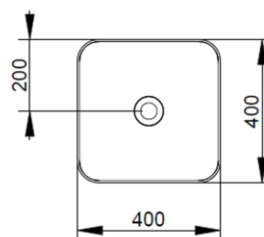

Cod. D311761

Warm Clay

DOP-No 997

Square vessel basin with thin walls without taphole and overflow, supplied with ceramic covered waste and fixation set

Width mm)	400
Depth (mm)	400
Height mm)	160
Weight Kg)	8,80
Overflow hole	No
Tap Holes	No-hole
Installation	vessel installation

available colours:

White

Matt White

Antique Pink

Warm Clay

Concrete Grey

Wild Sage

Sky Blue

Matt Black