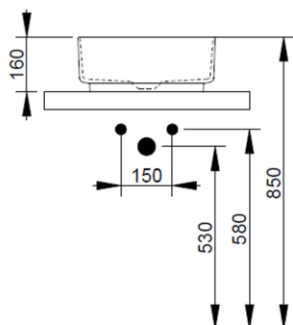

Cod. D311765

Antique Pink

DOP-No 997

Square vessel basin with thin walls without taphole and overflow, supplied with ceramic covered waste and fixation set

Width mm)	400
Depth (mm)	400
Height mm)	160
Weight Kg)	8,80
Overflow hole	No
Tap Holes	No-hole
Installation	vessel installation

available colours:

White

Matt White

Antique Pink

Warm Clay

Concrete Grey

Wild Sage

Sky Blue

Matt Black

PROVIDED FIXINGS / ACCESSORIES

F332099

Vessel basin furniture fixing

V302565

Pop-up waste for basin with D75 ceramic cover.

NOT PROVIDED FIXINGS / ACCESSORIES / SPARE

(* Mandatory)

V303299

Hidden syphon for recessed basin with furniture, chrome plated

V303081

Design syphon for basin

V3030CR

Design syphon for basin

V302765

Rod control for pop-up waste with D75 mm ceramic cover