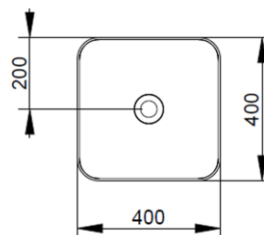

Cod. D311765

Antique Pink

DOP-No 997

Square vessel basin with thin walls without taphole and overflow, supplied with ceramic covered waste and fixation set

Width mm)	400
Depth (mm)	400
Height mm)	160
Weight Kg)	8,80
Overflow hole	No
Tap Holes	No-hole
Installation	vessel installation

available colours:

White

Matt White

Antique Pink

Warm Clay

Concrete Grey

Wild Sage

Sky Blue

Matt Black