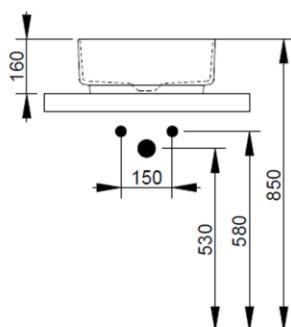

Cod. D311771

Sky Blue

DOP-No 997

Square vessel basin with thin walls without taphole and overflow, supplied with ceramic covered waste and fixation set

Width (mm)	400
Depth (mm)	400
Height (mm)	160
Weight (Kg)	8,80
Overflow hole	No
Tap Holes	No-hole
Installation	vessel installation

available colours:

White

Matt White

Antique Pink

Warm Clay

Concrete Grey

Wild Sage

Sky Blue

Matt Black

PROVIDED FIXINGS / ACCESSORIES

F332099

Vessel basin furniture fixing

V302571

Pop-up waste for basin with D75 ceramic cover.

NOT PROVIDED FIXINGS / ACCESSORIES / SPARE

(* Mandatory)

V303299

Hidden syphon for recessed basin with furniture, chrome plated

V303081

Design syphon for basin

V3030CR

Design syphon for basin

V302771

Rod control for pop-up waste with D75 mm ceramic cover