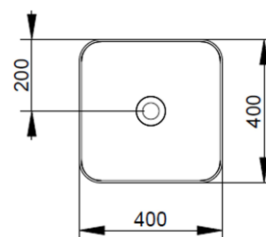

Cod. D311771

Sky Blue

DOP-No 997

Square vessel basin with thin walls without taphole and overflow, supplied with ceramic covered waste and fixation set

Width (mm)	400
Depth (mm)	400
Height (mm)	160
Weight (Kg)	8,80
Overflow hole	No
Tap Holes	No-hole
Installation	vessel installation

available colours:

White

Matt White

Antique Pink

Warm Clay

Concrete Grey

Wild Sage

Sky Blue

Matt Black