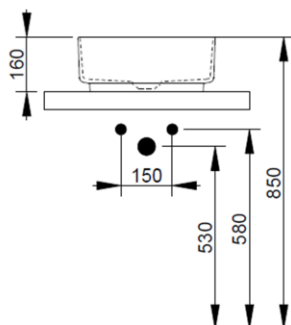

Cod. D311775

Wild Sage

DOP-No 997

Square vessel basin with thin walls without taphole and overflow, supplied with ceramic covered waste and fixation set

Width (mm)	400
Depth (mm)	400
Height (mm)	160
Weight (Kg)	8,80
Overflow hole	No
Tap Holes	No-hole
Installation	vessel installation

available colours:

White

Matt White

Antique Pink

Warm Clay

Concrete Grey

Wild Sage

Sky Blue

Matt Black

PROVIDED FIXINGS / ACCESSORIES

F332099

Vessel basin furniture fixing

V302575

Pop-up waste for basin with D75 ceramic cover.

NOT PROVIDED FIXINGS / ACCESSORIES / SPARE

(* Mandatory)

V303299

Hidden syphon for recessed basin with furniture, chrome plated

V303081

Design syphon for basin

V3030CR

Design syphon for basin

V302775

Rod control for pop-up waste with D75 mm ceramic cover