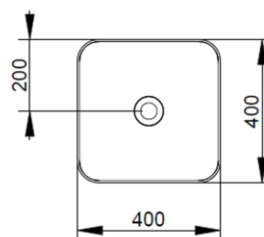

Cod. D311775

Wild Sage

DOP-No 997

Square vessel basin with thin walls without taphole and overflow, supplied with ceramic covered waste and fixation set

Width (mm)	400
Depth (mm)	400
Height (mm)	160
Weight (Kg)	8,80
Overflow hole	No
Tap Holes	No-hole
Installation	vessel installation

available colours:

White

Matt White

Antique Pink

Warm Clay

Concrete Grey

Wild Sage

Sky Blue

Matt Black