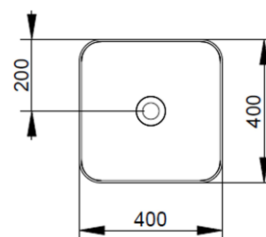

Cod. D311781

Matt Black

DOP-No 997

Square vessel basin with thin walls without taphole and overflow, supplied with ceramic covered waste and fixation set

Width (mm)	400
Depth (mm)	400
Height (mm)	160
Weight (Kg)	8,80
Overflow hole	No
Tap Holes	No-hole
Installation	vessel installation

available colours:

White

Matt White

Antique Pink

Warm Clay

Concrete Grey

Wild Sage

Sky Blue

Matt Black