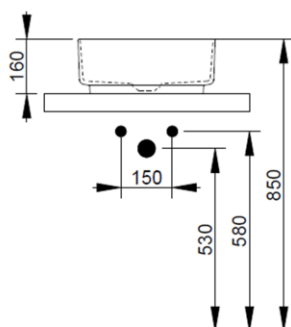

Cod. D311781

Matt Black

DOP-No 997

Square vessel basin with thin walls without taphole and overflow, supplied with ceramic covered waste and fixation set

Width (mm)	400
Depth (mm)	400
Height (mm)	160
Weight (Kg)	8,80
Overflow hole	No
Tap Holes	No-hole
Installation	vessel installation

available colours:

White

Matt White

Antique Pink

Warm Clay

Concrete Grey

Wild Sage

Sky Blue

Matt Black

PROVIDED FIXINGS / ACCESSORIES

F332099

Vessel basin furniture fixing

V302581

Pop-up waste for basin with D75 ceramic cover.

NOT PROVIDED FIXINGS / ACCESSORIES / SPARE

(* Mandatory)

V303299

Hidden syphon for recessed basin with furniture, chrome plated

V303081

Design syphon for basin

V3030CR

Design syphon for basin

V302781

Rod control for pop-up waste with D75 mm ceramic cover