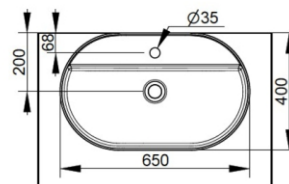

Cod. D312041

Matt White

DOP-No 14688

Oval vessel basin with thin walls with taphole and without overflow, supplied with ceramic covered waste and fixation set

Width mm)	650
Depth (mm)	400
Height mm)	160
Weight Kg)	13,5
Overflow hole	No
Tap Holes	One-hole
Installation	vessel installation

available colours:

White

Matt White

Antique Pink

Warm Clay

Concrete Grey

Wild Sage

Sky Blue

Matt Black