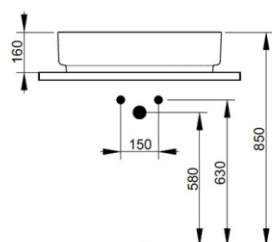

Cod. D312041

Matt White

DOP-No 14688

Oval vessel basin with thin walls with taphole and without overflow, supplied with ceramic covered waste and fixation set

Width mm)	650
Depth (mm)	400
Height mm)	160
Weight Kg)	13,5
Overflow hole	No
Tap Holes	One-hole
Installation	vessel installation

available colours:

White

Matt White

Antique Pink

Warm Clay

Concrete Grey

Wild Sage

Sky Blue

Matt Black