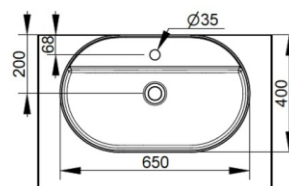

Cod. D312045

Concrete Grey

DOP-No 14688

Oval vessel basin with thin walls with taphole and without overflow, supplied with ceramic covered waste and fixation set

Width mm)	650
Depth (mm)	400
Height mm)	160
Weight Kg)	13,5
Overflow hole	No
Tap Holes	One-hole
Installation	vessel installation

available colours:

White

Matt White

Antique Pink

Warm Clay

Concrete Grey

Wild Sage

Sky Blue

Matt Black