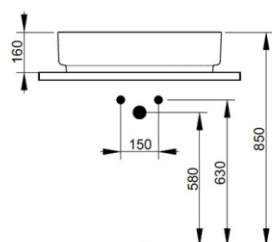

Cod. D312045

Concrete Grey

DOP-No 14688

Oval vessel basin with thin walls with taphole and without overflow, supplied with ceramic covered waste and fixation set

Width mm)	650
Depth (mm)	400
Height mm)	160
Weight Kg)	13,5
Overflow hole	No
Tap Holes	One-hole
Installation	vessel installation

available colours:

White

Matt White

Antique Pink

Warm Clay

Concrete Grey

Wild Sage

Sky Blue

Matt Black