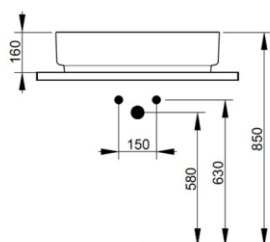

Cod. D312061

Warm Clay

DOP-No 14688

Oval vessel basin with thin walls with taphole and without overflow, supplied with ceramic covered waste and fixation set

Width mm)	650
Depth (mm)	400
Height mm)	160
Weight Kg)	13,5
Overflow hole	No
Tap Holes	One-hole
Installation	vessel installation

available colours:

White

Matt White

Antique Pink

Warm Clay

Concrete Grey

Wild Sage

Sky Blue

Matt Black