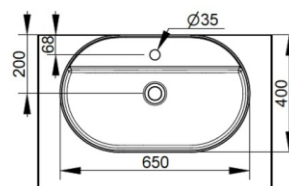

Cod. D312061

Warm Clay

DOP-No 14688

Oval vessel basin with thin walls with taphole and without overflow, supplied with ceramic covered waste and fixation set

Width mm)	650
Depth (mm)	400
Height mm)	160
Weight Kg)	13,5
Overflow hole	No
Tap Holes	One-hole
Installation	vessel installation

available colours:

White

Matt White

Antique Pink

Warm Clay

Concrete Grey

Wild Sage

Sky Blue

Matt Black