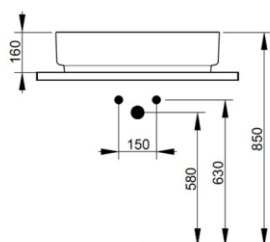

Cod. D312065

Antique Pink

DOP-No 14688

Oval vessel basin with thin walls with taphole and without overflow, supplied with ceramic covered waste and fixation set

Width mm)	650
Depth (mm)	400
Height mm)	160
Weight Kg)	13,5
Overflow hole	No
Tap Holes	One-hole
Installation	vessel installation

available colours:

White

Matt White

Antique Pink

Warm Clay

Concrete Grey

Wild Sage

Sky Blue

Matt Black