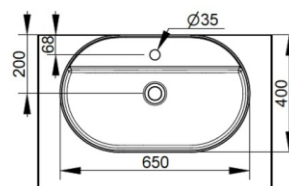

Cod. D312065

Antique Pink

DOP-No 14688

Oval vessel basin with thin walls with taphole and without overflow, supplied with ceramic covered waste and fixation set

Width mm)	650
Depth (mm)	400
Height mm)	160
Weight Kg)	13,5
Overflow hole	No
Tap Holes	One-hole
Installation	vessel installation

available colours:

White

Matt White

Antique Pink

Warm Clay

Concrete Grey

Wild Sage

Sky Blue

Matt Black