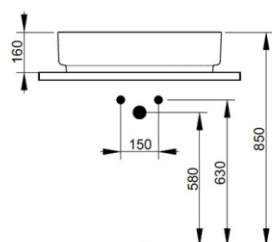

Cod. D312071

Sky Blue

DOP-No 14688

Oval vessel basin with thin walls with taphole and without overflow, supplied with ceramic covered waste and fixation set

Width mm)	650
Depth (mm)	400
Height mm)	160
Weight Kg)	13,5
Overflow hole	No
Tap Holes	One-hole
Installation	vessel installation

available colours:

White

Matt White

Antique Pink

Warm Clay

Concrete Grey

Wild Sage

Sky Blue

Matt Black