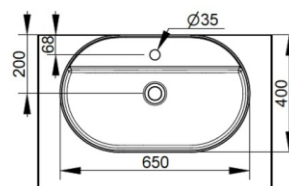

Cod. D312071

Sky Blue

DOP-No 14688

Oval vessel basin with thin walls with taphole and without overflow, supplied with ceramic covered waste and fixation set

Width mm)	650
Depth (mm)	400
Height mm)	160
Weight Kg)	13,5
Overflow hole	No
Tap Holes	One-hole
Installation	vessel installation

available colours:

White

Matt White

Antique Pink

Warm Clay

Concrete Grey

Wild Sage

Sky Blue

Matt Black