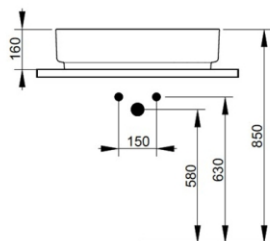

Cod. D312075

Wild Sage

DOP-No 14688

Oval vessel basin with thin walls with taphole and without overflow, supplied with ceramic covered waste and fixation set

Width mm)	650
Depth (mm)	400
Height mm)	160
Weight Kg)	13,5
Overflow hole	No
Tap Holes	One-hole
Installation	vessel installation

available colours:

White

Matt White

Antique Pink

Warm Clay

Concrete Grey

Wild Sage

Sky Blue

Matt Black