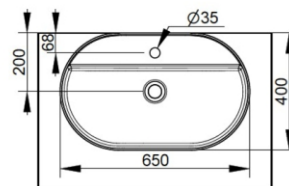

Cod. D312075

Wild Sage

DOP-No 14688

Oval vessel basin with thin walls with taphole and without overflow, supplied with ceramic covered waste and fixation set

Width mm)	650
Depth (mm)	400
Height mm)	160
Weight Kg)	13,5
Overflow hole	No
Tap Holes	One-hole
Installation	vessel installation

available colours:

White

Matt White

Antique Pink

Warm Clay

Concrete Grey

Wild Sage

Sky Blue

Matt Black