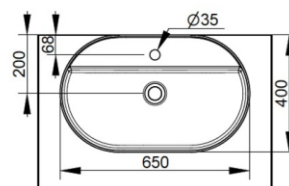

Cod. D312081

Matt Black

DOP-No 14688

Oval vessel basin with thin walls with taphole and without overflow, supplied with ceramic covered waste and fixation set

Width mm)	650
Depth (mm)	400
Height mm)	160
Weight Kg)	13,5
Overflow hole	No
Tap Holes	One-hole
Installation	vessel installation

available colours:

White

Matt White

Antique Pink

Warm Clay

Concrete Grey

Wild Sage

Sky Blue

Matt Black

PROVIDED FIXINGS / ACCESSORIES

F332099

Vessel basin furniture fixing

V302581

Pop-up waste for basin with D75 ceramic cover.

NOT PROVIDED FIXINGS / ACCESSORIES / SPARE PARTS

(* Mandatory)

V302781

Rod control for pop-up waste with D75 mm ceramic cover

V303299

Hidden syphon for recessed basin with furniture, chrome plated

V303081

Design syphon for basin

V3030CR

Design syphon for basin