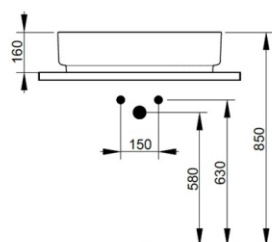

Cod. D312081

Matt Black

DOP-No 14688

Oval vessel basin with thin walls with taphole and without overflow, supplied with ceramic covered waste and fixation set

Width mm)	650
Depth (mm)	400
Height mm)	160
Weight Kg)	13,5
Overflow hole	No
Tap Holes	One-hole
Installation	vessel installation

available colours:

White

Matt White

Antique Pink

Warm Clay

Concrete Grey

Wild Sage

Sky Blue

Matt Black

PROVIDED FIXINGS / ACCESSORIES

F332099

Vessel basin furniture fixing

V302581

Pop-up waste for basin with D75 ceramic cover.

NOT PROVIDED FIXINGS / ACCESSORIES / SPARE PARTS

(* Mandatory)

V302781

Rod control for pop-up waste with D75 mm ceramic cover

V303299

Hidden syphon for recessed basin with furniture, chrome plated

V303081

Design syphon for basin

V3030CR

Design syphon for basin