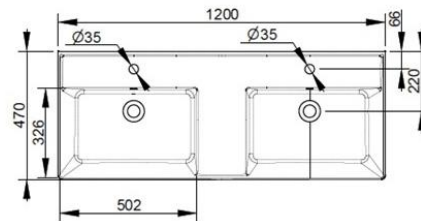

Cod. D360341

Matt White

DOP-No 14688

Double basin, with two overflows and central tapholes; compatible with structure or towel rail, using dedicated fixings. To be installed with compatible fixings according to wall type, not supplied.

Width mm)	1200
Depth (mm)	470
Height mm)	135
Weight Kg)	
Overflow hole	Si
Tap Holes	
Installation	

available colours:

White

Matt White

Matt Black

NOT PROVIDED FIXINGS / ACCESSORIES / SPARE PARTS

(* Mandatory)

A361081

A3610CR

A360981

A3609CR

V302181

Push button pop-up waste, with overflow, chrome plated

V3021CR

Push button pop-up waste, with overflow, chrome plated