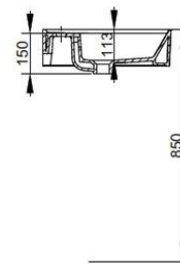

Cod. D360341

Matt White

DOP-No 14688

Double basin, with two overflows and central tapholes; compatible with structure or towel rail, using dedicated fixings. To be installed with compatible fixings according to wall type, not supplied.

Width mm)	1200
Depth (mm)	470
Height mm)	135
Weight Kg)	
Overflow hole	Si
Tap Holes	
Installation	

available colours:

White

Matt White

Matt Black

NOT PROVIDED FIXINGS / ACCESSORIES / SPARE PARTS

(* Mandatory)

A361081

A3610CR

A360981

A3609CR

V302181

Push button pop-up waste, with overflow, chrome plated

V3021CR

Push button pop-up waste, with overflow, chrome plated