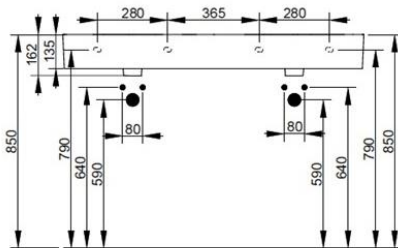

Cod. D360341

Matt White

DOP-No 14688

Double basin, with two overflows and central tapholes; compatible with structure or towel rail, using dedicated fixings. To be installed with compatible fixings according to wall type, not supplied.

Width mm)	1200
Depth (mm)	470
Height mm)	135
Weight Kg)	
Overflow hole	Si
Tap Holes	
Installation	

available colours:

White

Matt White

Matt Black

NOT PROVIDED FIXINGS / ACCESSORIES / SPARE PARTS

(* Mandatory)

A361081

A3610CR

A360981

A3609CR

V302181

Push button pop-up waste, with overflow, chrome plated

V3021CR

Push button pop-up waste, with overflow, chrome plated