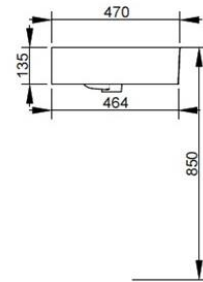

Cod. D360341

Matt White

DOP-No 14688

Double basin, with two overflows and central tapholes; compatible with structure or towel rail, using dedicated fixings. To be installed with compatible fixings according to wall type, not supplied.

Width mm)	1200
Depth (mm)	470
Height mm)	135
Weight Kg)	
Overflow hole	Si
Tap Holes	
Installation	

available colours:

White

Matt White

Matt Black

NOT PROVIDED FIXINGS / ACCESSORIES / SPARE PARTS

(* Mandatory)

A361081

A3610CR

A360981

A3609CR

V302181

Push button pop-up waste, with overflow, chrome plated

V3021CR

Push button pop-up waste, with overflow, chrome plated