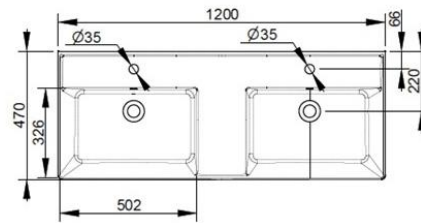

Cod. D360381

Matt Black

DOP-No 14688

Double basin, with two overflows and central tapholes; compatible with structure or towel rail, using dedicated fixings. To be installed with compatible fixings according to wall type, not supplied.

Width mm)	1200
Depth (mm)	470
Height mm)	135
Weight Kg)	
Overflow hole	Si
Tap Holes	
Installation	

available colours:

White

Matt White

Matt Black

NOT PROVIDED FIXINGS / ACCESSORIES / SPARE PARTS

(* Mandatory)

A361081

A3610CR

A360981

A3609CR

V302181

Push button pop-up waste, with overflow, chrome plated

V3021CR

Push button pop-up waste, with overflow, chrome plated