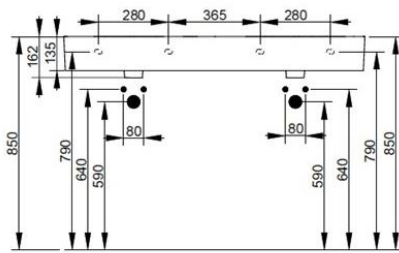

Cod. D360381

Matt Black

DOP-No 14688

Double basin, with two overflows and central tapholes; compatible with structure or towel rail, using dedicated fixings. To be installed with compatible fixings according to wall type, not supplied.

Width mm)	1200
Depth (mm)	470
Height mm)	135
Weight Kg)	
Overflow hole	Si
Tap Holes	
Installation	

available colours:

White

Matt White

Matt Black

NOT PROVIDED FIXINGS / ACCESSORIES / SPARE PARTS

(* Mandatory)

A361081

A3610CR

A360981

A3609CR

V302181

Push button pop-up waste, with overflow, chrome plated

V3021CR

Push button pop-up waste, with overflow, chrome plated