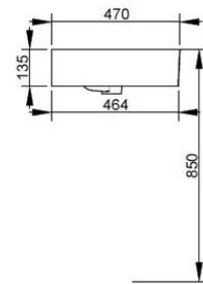

Cod. D360381

Matt Black

DOP-No 14688

Double basin, with two overflows and central tapholes; compatible with structure or towel rail, using dedicated fixings. To be installed with compatible fixings according to wall type, not supplied.

Width mm)	1200
Depth (mm)	470
Height mm)	135
Weight Kg)	
Overflow hole	Si
Tap Holes	
Installation	

available colours:

White

Matt White

Matt Black

NOT PROVIDED FIXINGS / ACCESSORIES / SPARE PARTS

(* Mandatory)

A361081

A3610CR

A360981

A3609CR

V302181

Push button pop-up waste, with overflow, chrome plated

V3021CR

Push button pop-up waste, with overflow, chrome plated