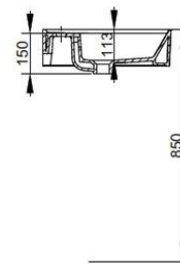

Cod. D360381

Matt Black

DOP-No 14688

Double basin, with two overflows and central tapholes; compatible with structure or towel rail, using dedicated fixings. To be installed with compatible fixings according to wall type, not supplied.

Width mm)	1200
Depth (mm)	470
Height mm)	135
Weight Kg)	
Overflow hole	Si
Tap Holes	
Installation	

available colours:

White

Matt White

Matt Black

NOT PROVIDED FIXINGS / ACCESSORIES / SPARE PARTS

(* Mandatory)

A361081

A3610CR

A360981

A3609CR

V302181

Push button pop-up waste, with overflow, chrome plated

V3021CR

Push button pop-up waste, with overflow, chrome plated