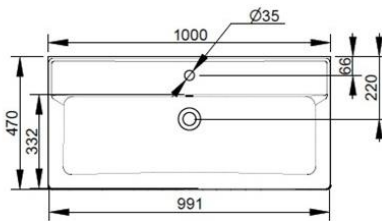

Width mm)	1000
Depth (mm)	470
Height mm)	135
Weight Kg)	
Overflow hole	Si
Tap Holes	
Installation	

available colours:

White

Matt White

Matt Black

NOT PROVIDED FIXINGS / ACCESSORIES / SPARE PARTS

(* Mandatory)

A360981

A3609CR

V302181

Push button pop-up waste, with overflow, chrome plated

V3021CR

Push button pop-up waste, with overflow, chrome plated

V303081

Design syphon for basin