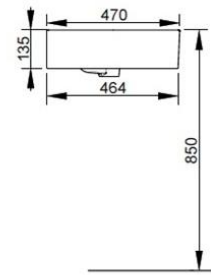

Width mm)	1000
Depth (mm)	470
Height mm)	135
Weight Kg)	
Overflow hole	Si
Tap Holes	
Installation	

available colours:

White

Matt White

Matt Black

NOT PROVIDED FIXINGS / ACCESSORIES / SPARE PARTS

(* Mandatory)