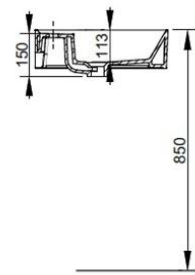

Width mm)	1000
Depth (mm)	470
Height mm)	135
Weight Kg)	
Overflow hole	Si
Tap Holes	
Installation	

available colours:

White

Matt White

Matt Black

NOT PROVIDED FIXINGS / ACCESSORIES / SPARE PARTS

(* Mandatory)

A360981

A3609CR

V302181

Push button pop-up waste, with overflow, chrome plated

V3021CR

Push button pop-up waste, with overflow, chrome plated

V303081

Design syphon for basin