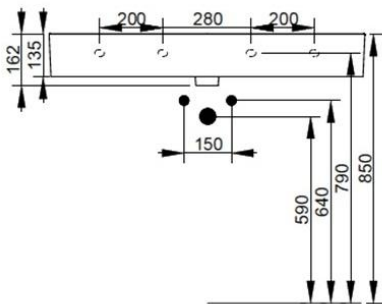

Cod. D360541

Matt White

DOP-No 14688

Basin with overflow and central taphole; compatible with structure, using dedicated fixings. To be installed with compatible fixings according to wall type, not supplied.

Width mm)	1000
Depth (mm)	470
Height mm)	135
Weight Kg)	
Overflow hole	Si
Tap Holes	
Installation	

available colours:

White

Matt White

Matt Black

NOT PROVIDED FIXINGS / ACCESSORIES / SPARE PARTS

(* Mandatory)

A360981

A3609CR

V302181

Push button pop-up waste, with overflow, chrome plated

V3021CR

Push button pop-up waste, with overflow, chrome plated

V303081

Design syphon for basin