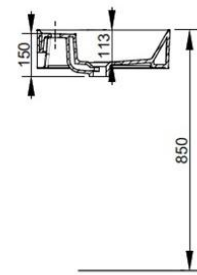

Width mm)	1000
Depth (mm)	470
Height mm)	135
Weight Kg)	
Overflow hole	Si
Tap Holes	
Installation	

available colours:

White

Matt White

Matt Black