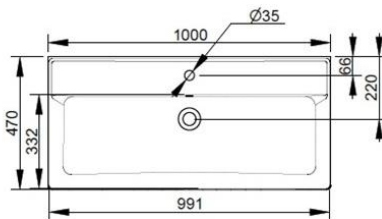

Width mm)	1000
Depth (mm)	470
Height mm)	135
Weight Kg)	
Overflow hole	Si
Tap Holes	
Installation	

available colours:

White

Matt White

Matt Black