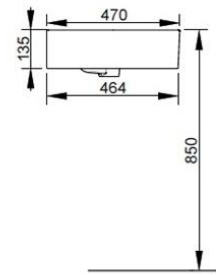

Width mm)	1000
Depth (mm)	470
Height mm)	135
Weight Kg)	
Overflow hole	Si
Tap Holes	
Installation	

available colours:

White

Matt White

Matt Black