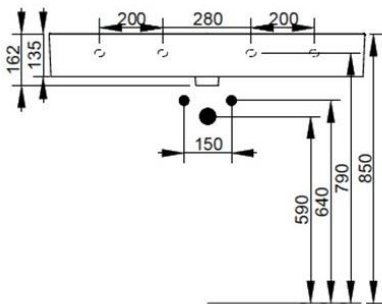

Width mm)	1000
Depth (mm)	470
Height mm)	135
Weight Kg)	
Overflow hole	Si
Tap Holes	
Installation	

available colours:

White

Matt White

Matt Black