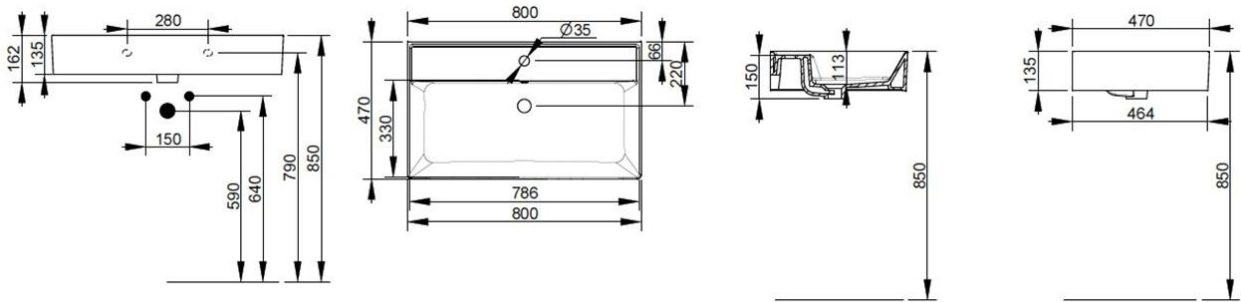

Cod. D360841

Matt White

DOP-No 14688

Basin with overflow and central taphole; compatible with structure, using dedicated fixings. To be installed with compatible fixings according to wall type, not supplied.

Width mm)	800
Depth (mm)	470
Height mm)	135
Weight Kg)	23,10
Overflow hole	No
Tap Holes	
Installation	

available colours:

NOT PROVIDED FIXINGS / ACCESSORIES / SPARE PARTS

(* Mandatory)

A361181

A3611CR

A360981

A3609CR

V302181

Push button pop-up waste, with overflow, chrome plated

V3021CR

Push button pop-up waste, with overflow, chrome plated

V303081

Design syphon for basin

V3030CR