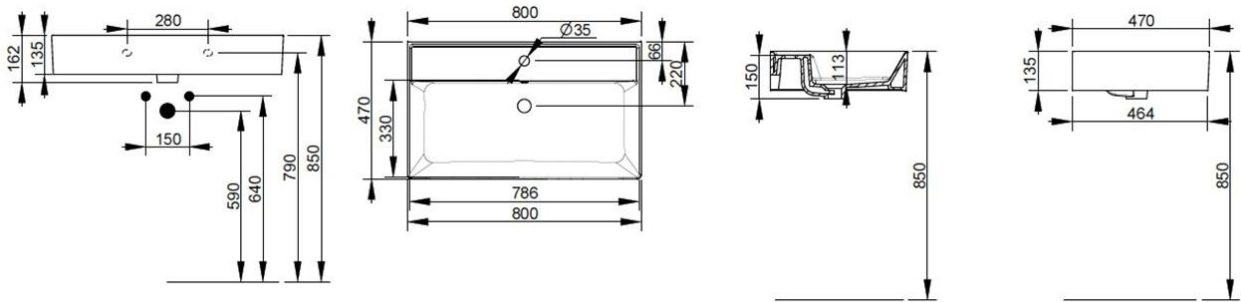

Cod. D360881

Matt Black

DOP-No 14688

Basin with overflow and central taphole; compatible with structure, using dedicated fixings. To be installed with compatible fixings according to wall type, not supplied.

Width mm)	800
Depth (mm)	470
Height mm)	135
Weight Kg)	23,10
Overflow hole	No
Tap Holes	
Installation	

available colours:

NOT PROVIDED FIXINGS / ACCESSORIES / SPARE PARTS

(* Mandatory)

A361181

A3611CR

A360981

A3609CR

V302181

Push button pop-up waste, with overflow, chrome plated

V3021CR

Push button pop-up waste, with overflow, chrome plated

V303081

Design syphon for basin

V3030CR