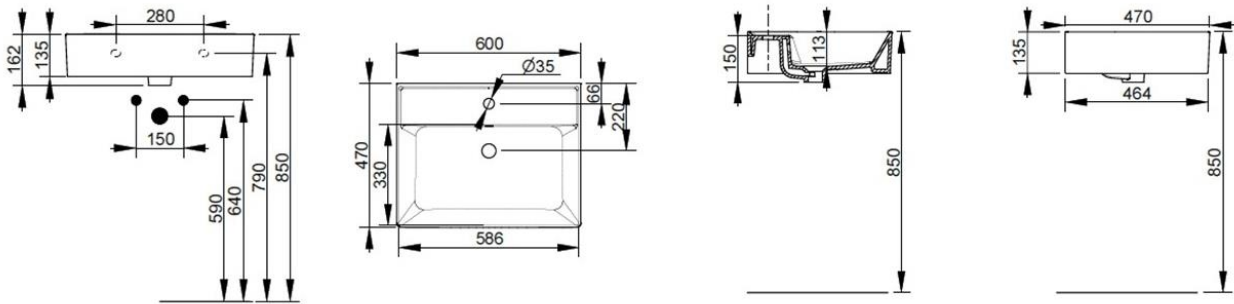

available colours: