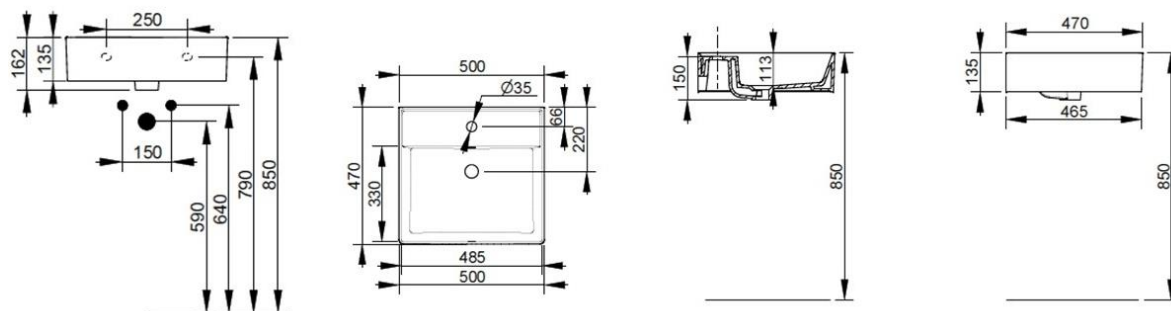

Cod. D361481

Matt Black

DOP-No 14688

Basin with overflow and central taphole; compatible with structure, using dedicated fixings. To be installed with compatible fixings according to wall type, not supplied.

| | |
|---------------|------|
| Width mm) | 500 |
| Depth (mm) | 470 |
| Height mm) | 135 |
| Weight Kg) | 16,4 |
| Overflow hole | Si |
| Tap Holes | |
| Installation | |

available colours:

NOT PROVIDED FIXINGS / ACCESSORIES / SPARE PARTS

(* Mandatory)

A360981

A3609CR

V302181

Push button pop-up waste, with overflow, chrome plated

V3021CR

Push button pop-up waste, with overflow, chrome plated

V303081