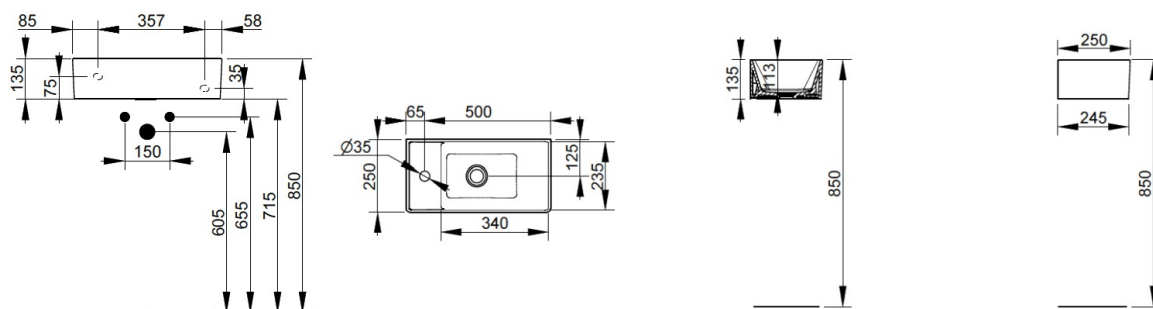

Cod. D361641

Matt White

DOP-No 14688

Hand basin without overflow, with taphole on the left side. Compatible with structure, using dedicated fixings. To be installed with compatible fixings according to wall type, not supplied.

Width mm)	500
Depth (mm)	250
Height mm)	135
Weight Kg)	10,2
Overflow hole	No
Tap Holes	
Installation	

available colours: