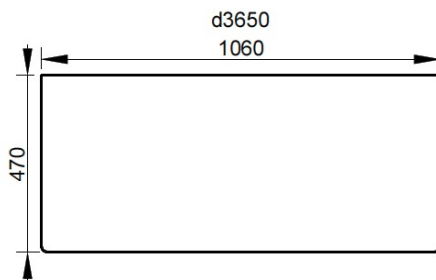

Cod. D365041

Matt White

Ceramic worktop for wall installation without hole. To be installed with compatible fixings according to wall type, not supplied.

Width (mm)	1060
Depth (mm)	475
Height (mm)	50
Weight (Kg)	24,00
Overflow hole	No
Tap Holes	No-hole
Installation	wall-mounted

available colours:

Matt White

Matt Black

NOT PROVIDED FIXINGS / ACCESSORIES / SPARE PARTS

(* Mandatory)

A361081

A3610CR

A360981

A3609CR

F303199

Fixation set for basin.

Updated: 18/02/2025