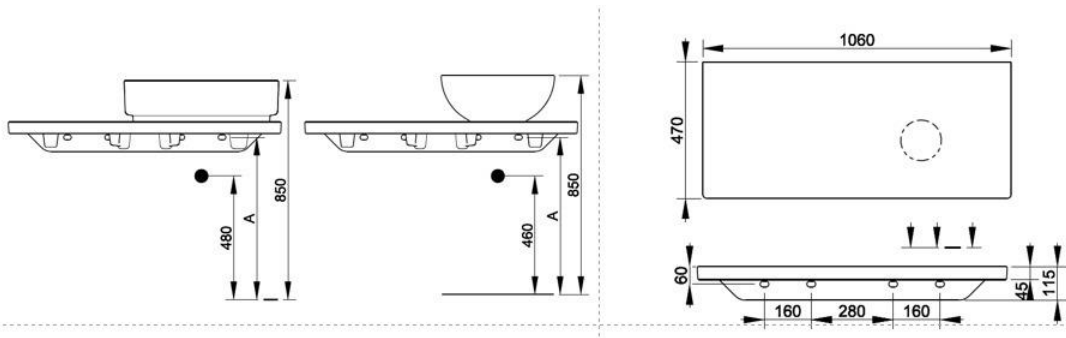

Cod. D365141

Matt White

Ceramic top for wall installation. For Noemi basin to be installed on the right. To be mounted with compatible fixings according to wall type, not supplied.

Width mm)	1060
Depth (mm)	475
Height mm)	50
Weight Kg)	24,00
Overflow hole	No
Tap Holes	No-hole
Installation	wall-mounted

available colours:

Matt White

Matt Black

Nome	Codice	A
Multiplo	d3614	655
Multiplo	d3612	655
Noemi	d3106	610
Noemi	d3107	610
Noemi	d3105	630
Noemi	d3109	630
Noemi	d3110	630
Noemi	d3111	630
Noemi	d3112	620
Noemi	d3117	630

NOT PROVIDED FIXINGS / ACCESSORIES / SPARE PARTS

(* Mandatory)

A361081

A3610CR

A360981

A3609CR

F303199

Fixation set for basin.

Updated: 18/02/2025