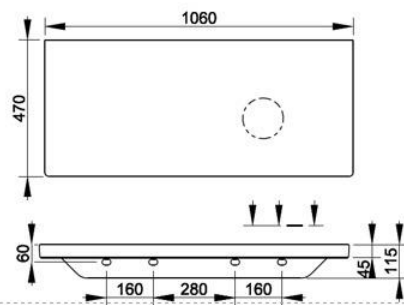

Cod. D365181

Matt Black

Ceramic top for wall installation. For Noemi basin to be installed on the right. To be mounted with compatible fixings according to wall type, not supplied.

Width mm)	1060
Depth (mm)	475
Height mm)	50
Weight Kg)	24,00
Overflow hole	No
Tap Holes	No-hole
Installation	wall-mounted

available colours:

Matt White

Matt Black

Nome	Codice	A
Multiplo	d3614	655
Multiplo	d3612	655
Noemi	d3106	610
Noemi	d3107	610
Noemi	d3105	630
Noemi	d3109	630
Noemi	d3110	630
Noemi	d3111	630
Noemi	d3112	620
Noemi	d3117	630

NOT PROVIDED FIXINGS / ACCESSORIES / SPARE PARTS

(* Mandatory)

A361081

A3610CR

A360981

A3609CR

F303199

Fixation set for basin.

Updated: 18/02/2025