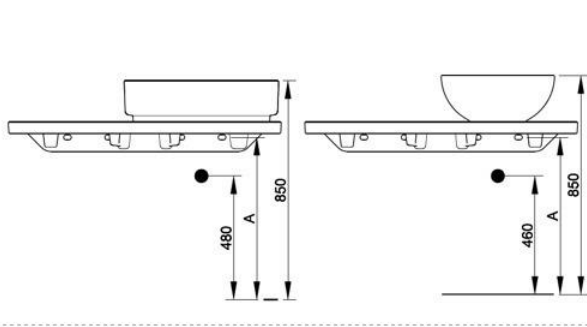

Cod. D365181

Matt Black

Ceramic top for wall installation. For Noemi basin to be installed on the right. To be mounted with compatible fixings according to wall type, not supplied.

Width mm)	1060
Depth (mm)	475
Height mm)	50
Weight Kg)	24,00
Overflow hole	No
Tap Holes	No-hole
Installation	wall-mounted

available colours:

Matt White

Matt Black

Nome	Codice	A
Multiplo	d3614	655
Multiplo	d3612	655
Noemi	d3106	610
Noemi	d3107	610
Noemi	d3105	630
Noemi	d3109	630
Noemi	d3110	630
Noemi	d3111	630
Noemi	d3112	620
Noemi	d3117	630

NOT PROVIDED FIXINGS / ACCESSORIES / SPARE PARTS

(* Mandatory)

A361081

A3610CR

A360981

A3609CR

F303199

Fixation set for basin.

Updated: 18/02/2025