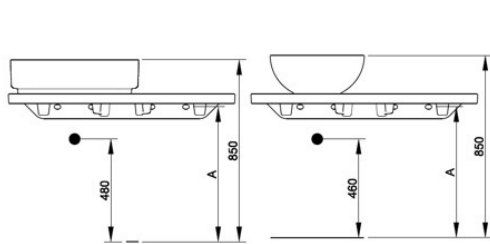

Cod. D365281

Matt Black

Ceramic top for wall installation. For Noemi basin to be installed on the left. To be mounted with compatible fixings according to wall type, not supplied.

Width mm)	1060
Depth (mm)	475
Height mm)	50
Weight Kg)	24,00
Overflow hole	No
Tap Holes	No-hole
Installation	wall-mounted

available colours:

Matt White

Matt Black

Nome	Codice	A
Noemi	d3106	610
Noemi	d3107	610
Noemi	d3105	630
Noemi	d3109	630
Noemi	d3110	630
Noemi	d3111	630
Noemi	d3112	620
Noemi	d3117	630

NOT PROVIDED FIXINGS / ACCESSORIES / SPARE PARTS

(* Mandatory)

A361081

A3610CR

A360981

A3609CR

F303199

Fixation set for basin.