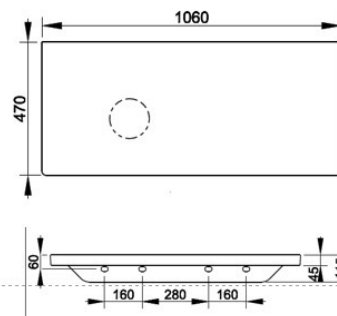

Cod. D365281

Matt Black

Ceramic top for wall installation. For Noemi basin to be installed on the left. To be mounted with compatible fixings according to wall type, not supplied.

Width mm)	1060
Depth (mm)	475
Height mm)	50
Weight Kg)	24,00
Overflow hole	No
Tap Holes	No-hole
Installation	wall-mounted

available colours:

Matt White

Matt Black

Nome	Codice	A
Noemi	d3106	610
Noemi	d3107	610
Noemi	d3105	630
Noemi	d3109	630
Noemi	d3110	630
Noemi	d3111	630
Noemi	d3112	620
Noemi	d3117	630

NOT PROVIDED FIXINGS / ACCESSORIES / SPARE PARTS

(* Mandatory)

A361081

A3610CR

A360981

A3609CR

F303199

Fixation set for basin.