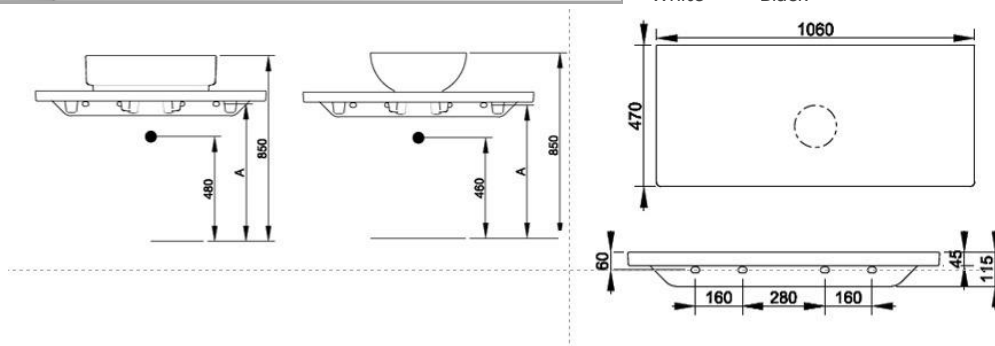

Cod. D365341

Matt White

Ceramic top for wall installation. For Noemi basin to be installed in the centre. To be mounted with compatible fixings according to wall type, not supplied.

Width mm)	1060
Depth (mm)	475
Height mm)	50
Weight Kg)	24,00
Overflow hole	No
Tap Holes	No-hole
Installation	wall-mounted

available colours:

Matt White

Matt Black

Nome	Codice	A
Noemi	d3106	610
Noemi	d3107	610
Noemi	d3105	630
Noemi	d3109	630
Noemi	d3110	630
Noemi	d3111	630
Noemi	d3112	620
Noemi	d3117	630

NOT PROVIDED FIXINGS / ACCESSORIES / SPARE PARTS

(* Mandatory)

A361081

A3610CR

A360981

A3609CR

F303199

Fixation set for basin.

Updated: 18/02/2025