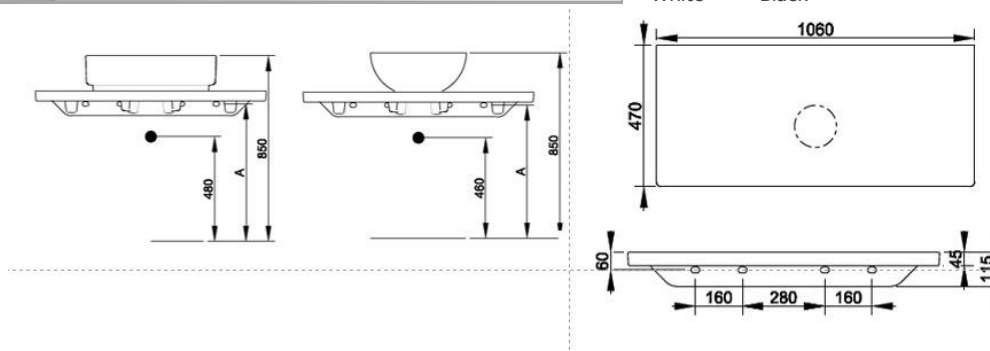

Cod. D365381

Matt Black

Ceramic top for wall installation. For Noemi basin to be installed in the centre. To be mounted with compatible fixings according to wall type, not supplied.

Width mm)	1060
Depth (mm)	475
Height mm)	50
Weight Kg)	24,00
Overflow hole	No
Tap Holes	No-hole
Installation	wall-mounted

available colours:

Matt White

Matt Black

Nome	Codice	A
Noemi	d3106	610
Noemi	d3107	610
Noemi	d3105	630
Noemi	d3109	630
Noemi	d3110	630
Noemi	d3111	630
Noemi	d3112	620
Noemi	d3117	630

NOT PROVIDED FIXINGS / ACCESSORIES / SPARE PARTS

(* Mandatory)

A361081

A3610CR

A360981

A3609CR

F303199

Fixation set for basin.