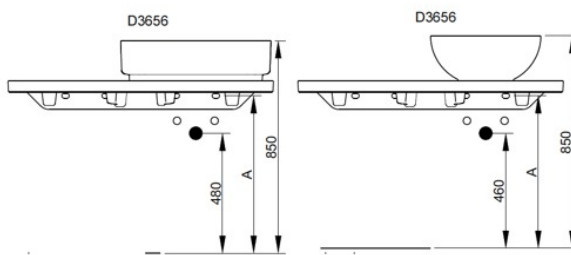

Cod. D365641

Matt White

Ceramic top for wall installation, with Oltre pattern. For Noemi basin to be installed on the right. To be mounted with compatible fixings according to wall type, not supplied.

Width mm)	1060
Depth (mm)	475
Height mm)	50
Weight Kg)	24,00
Overflow hole	No
Tap Holes	No-hole
Installation	wall-mounted

available colours:

Nome	Codice	A
Multiplo	d3614	655
Multiplo	d3612	655
Noemi	d3106	610
Noemi	d3107	610
Noemi	d3105	630
Noemi	d3109	630
Noemi	d3110	630
Noemi	d3111	630
Noemi	d3112	620
Noemi	d3117	630

NOT PROVIDED FIXINGS / ACCESSORIES / SPARE PARTS

(* Mandatory)

A361081

A3610CR

A360981

A3609CR

F303199

Fixation set for basin.

Updated: 18/02/2025