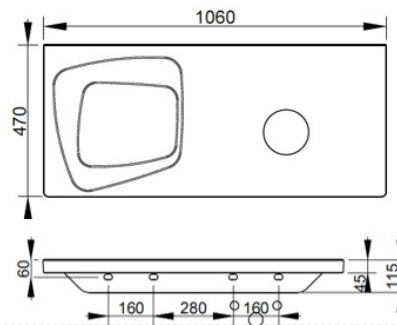

Cod. D365641

Matt White

Ceramic top for wall installation, with Oltre pattern. For Noemi basin to be installed on the right. To be mounted with compatible fixings according to wall type, not supplied.

Width mm)	1060
Depth (mm)	475
Height mm)	50
Weight Kg)	24,00
Overflow hole	No
Tap Holes	No-hole
Installation	wall-mounted

available colours:

Nome	Codice	A
Multiplo	d3614	655
Multiplo	d3612	655
Noemi	d3106	610
Noemi	d3107	610
Noemi	d3105	630
Noemi	d3109	630
Noemi	d3110	630
Noemi	d3111	630
Noemi	d3112	620
Noemi	d3117	630

NOT PROVIDED FIXINGS / ACCESSORIES / SPARE PARTS

(* Mandatory)

A361081

A3610CR

A360981

A3609CR

F303199

Fixation set for basin.

Updated: 18/02/2025