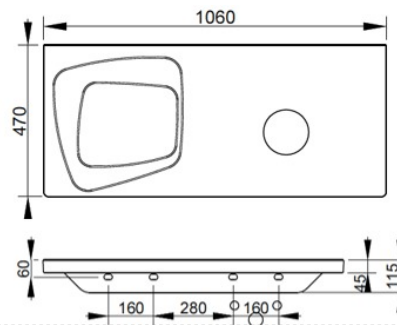

Cod. D365681

Matt Black

Ceramic top for wall installation, with Oltre pattern. For Noemi basin to be installed on the right. To be mounted with compatible fixings according to wall type, not supplied.

Width mm)	1060
Depth (mm)	475
Height mm)	50
Weight Kg)	24,00
Overflow hole	No
Tap Holes	No-hole
Installation	wall-mounted

available colours:

Nome	Codice	A
Multiplo	d3614	655
Multiplo	d3612	655
Noemi	d3106	610
Noemi	d3107	610
Noemi	d3105	630
Noemi	d3109	630
Noemi	d3110	630
Noemi	d3111	630
Noemi	d3112	620
Noemi	d3117	630