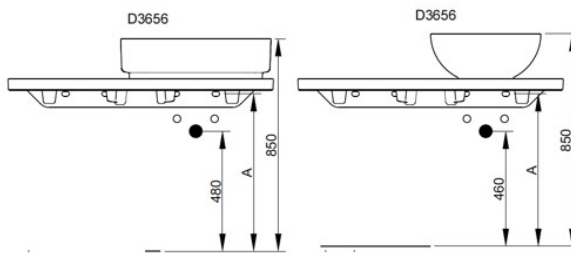

NOT PROVIDED FIXINGS / ACCESSORIES / SPARE PARTS

(* Mandatory)

A361081

A3610CR

A360981

A3609CR

F303199

Fixation set for basin.

Updated: 18/02/2025