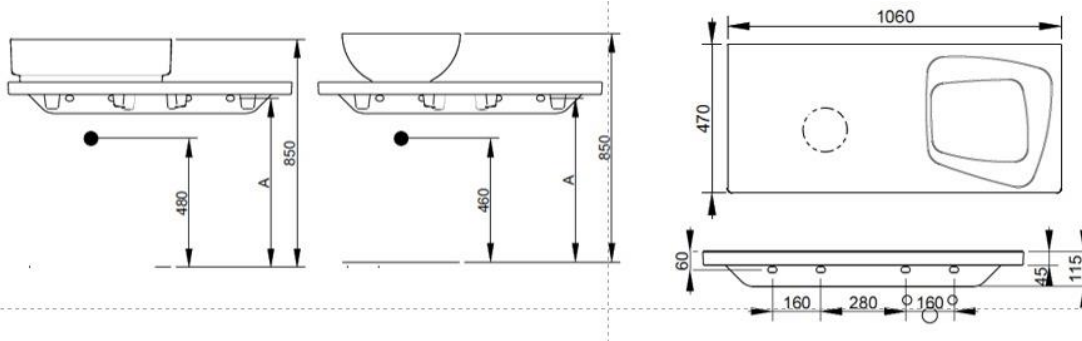

Cod. D365741

Matt White

Ceramic top for wall installation, with Oltre pattern. For Noemi basin to be installed on the left. To be mounted with compatible fixings according to wall type, not supplied.

Width mm)	1060
Depth (mm)	475
Height mm)	50
Weight Kg)	24,00
Overflow hole	No
Tap Holes	No-hole
Installation	wall-mounted

available colours:

Nome	Codice	A
Multiplo	d3614	655
Multiplo	d3612	655
Noemi	d3106	610
Noemi	d3107	610
Noemi	d3105	630
Noemi	d3109	630
Noemi	d3110	630
Noemi	d3111	630
Noemi	d3112	620
Noemi	d3117	630

NOT PROVIDED FIXINGS / ACCESSORIES / SPARE PARTS

(* Mandatory)

A361081

A3610CR

A360981

A3609CR

F303199

Fixation set for basin.

Updated: 18/02/2025